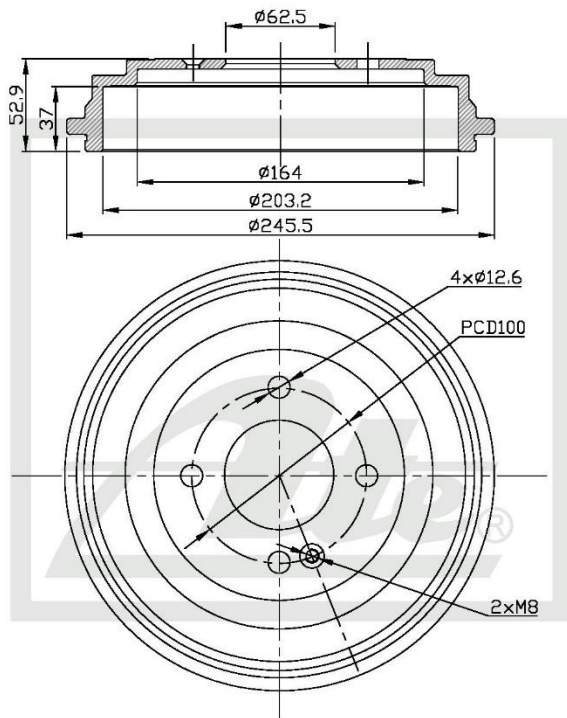

220.3045

NEW PART NUMBER

Drawing

MAX.Ø205.2 mm

Details of New Part

Brake Drum – Rear

Product Dimensions

Outer Diameter – 245.5mm

Inner Diameter – 203.2mm

Height – 52.9mm

PCD – 100mm

Spigot – 62.5mm

Package Dimensions

Weight – 4000g

L – 280mm

W – 270mm